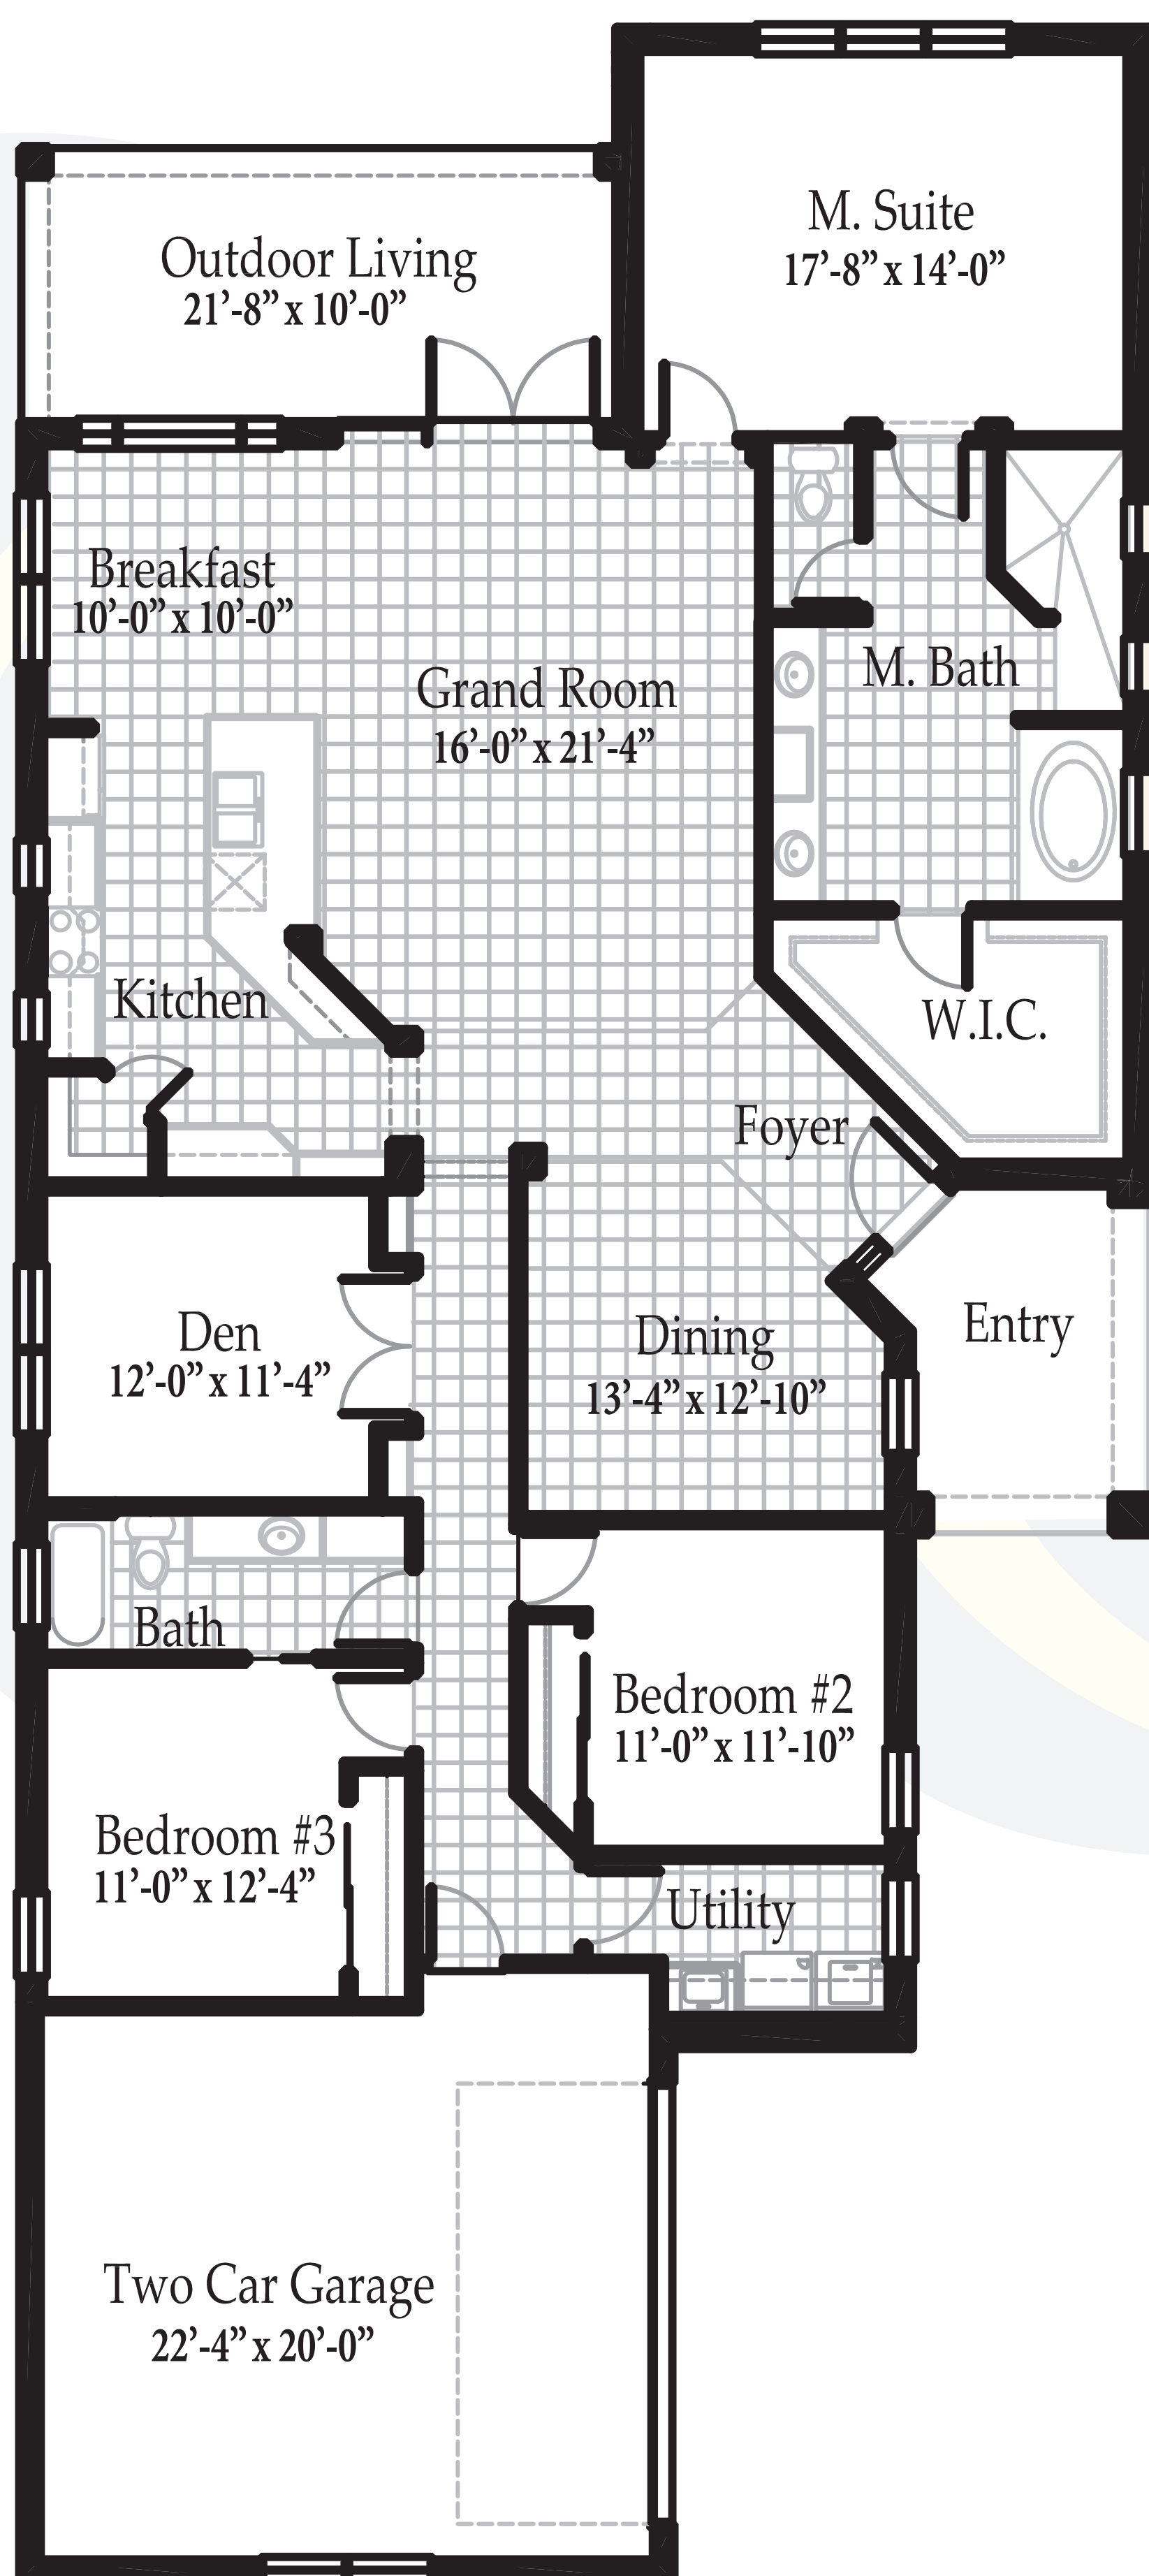

# The Dorchester

**Master Bath Opt.**

**The Dorchester model has:**

3 Bedrooms	
2 Baths	
2 Car Garage	
Living/A.C. Area	2384 sq. ft.
Entry	112 sq. ft.
Lanai	213 sq. ft.
Garage	466 sq. ft.
<b>Total</b>	<b>3175 sq. ft.</b>

# Dorchester