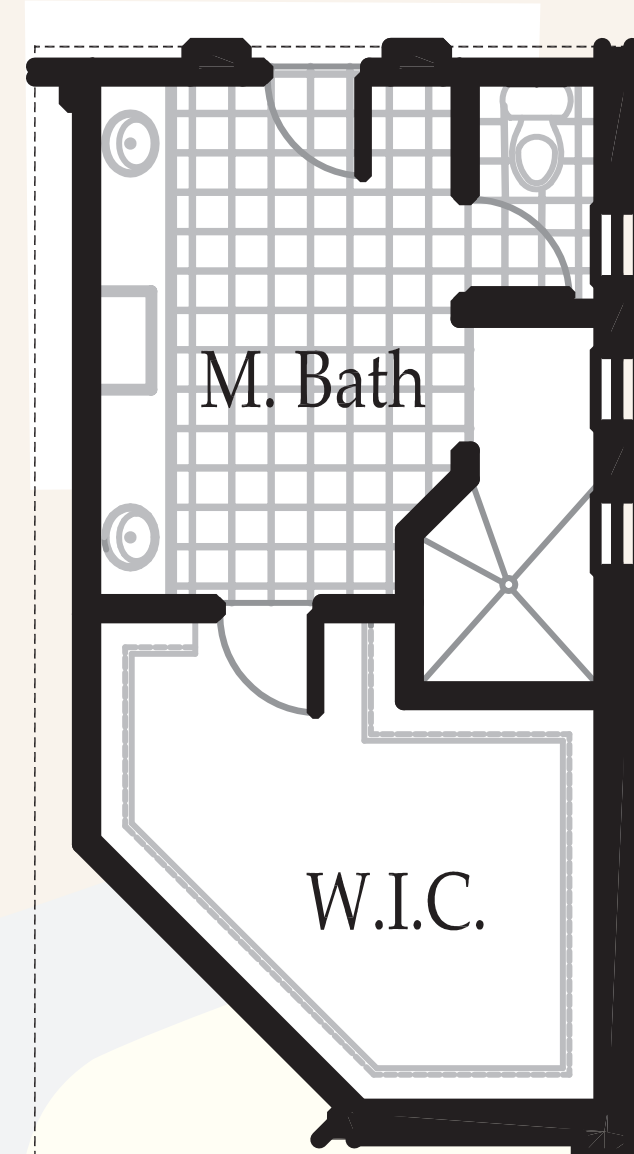

# The Dorchester

**Master Bath Opt.**

**The Dorchester model has:**

3 Bedrooms	
2 Baths	
2 Car Garage	
Living/A.C. Area	2384 sq. ft.
Entry	112 sq. ft.
Lanai	213 sq. ft.
Garage	466 sq. ft.
<b>Total</b>	<b>3175 sq. ft.</b>