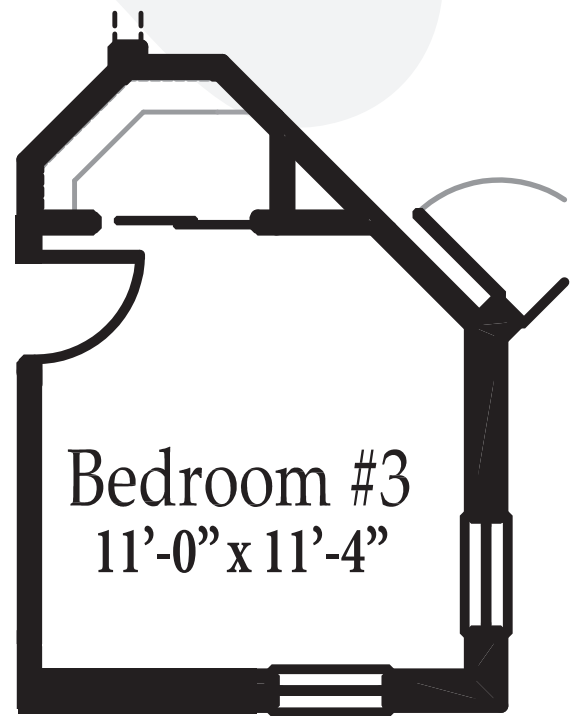

The Essex

Master Bath Option

Optional Living Room

Optional Bedroom 3

The Essex model has:

2-3 Bedrooms	
2 Baths	
2 Car Garage	
Living/A.C. Area	2000 sq. ft.
Entry	54 sq. ft.
Lanai	232 sq. ft.
Garage	500 sq. ft.
Total	2786 sq. ft.