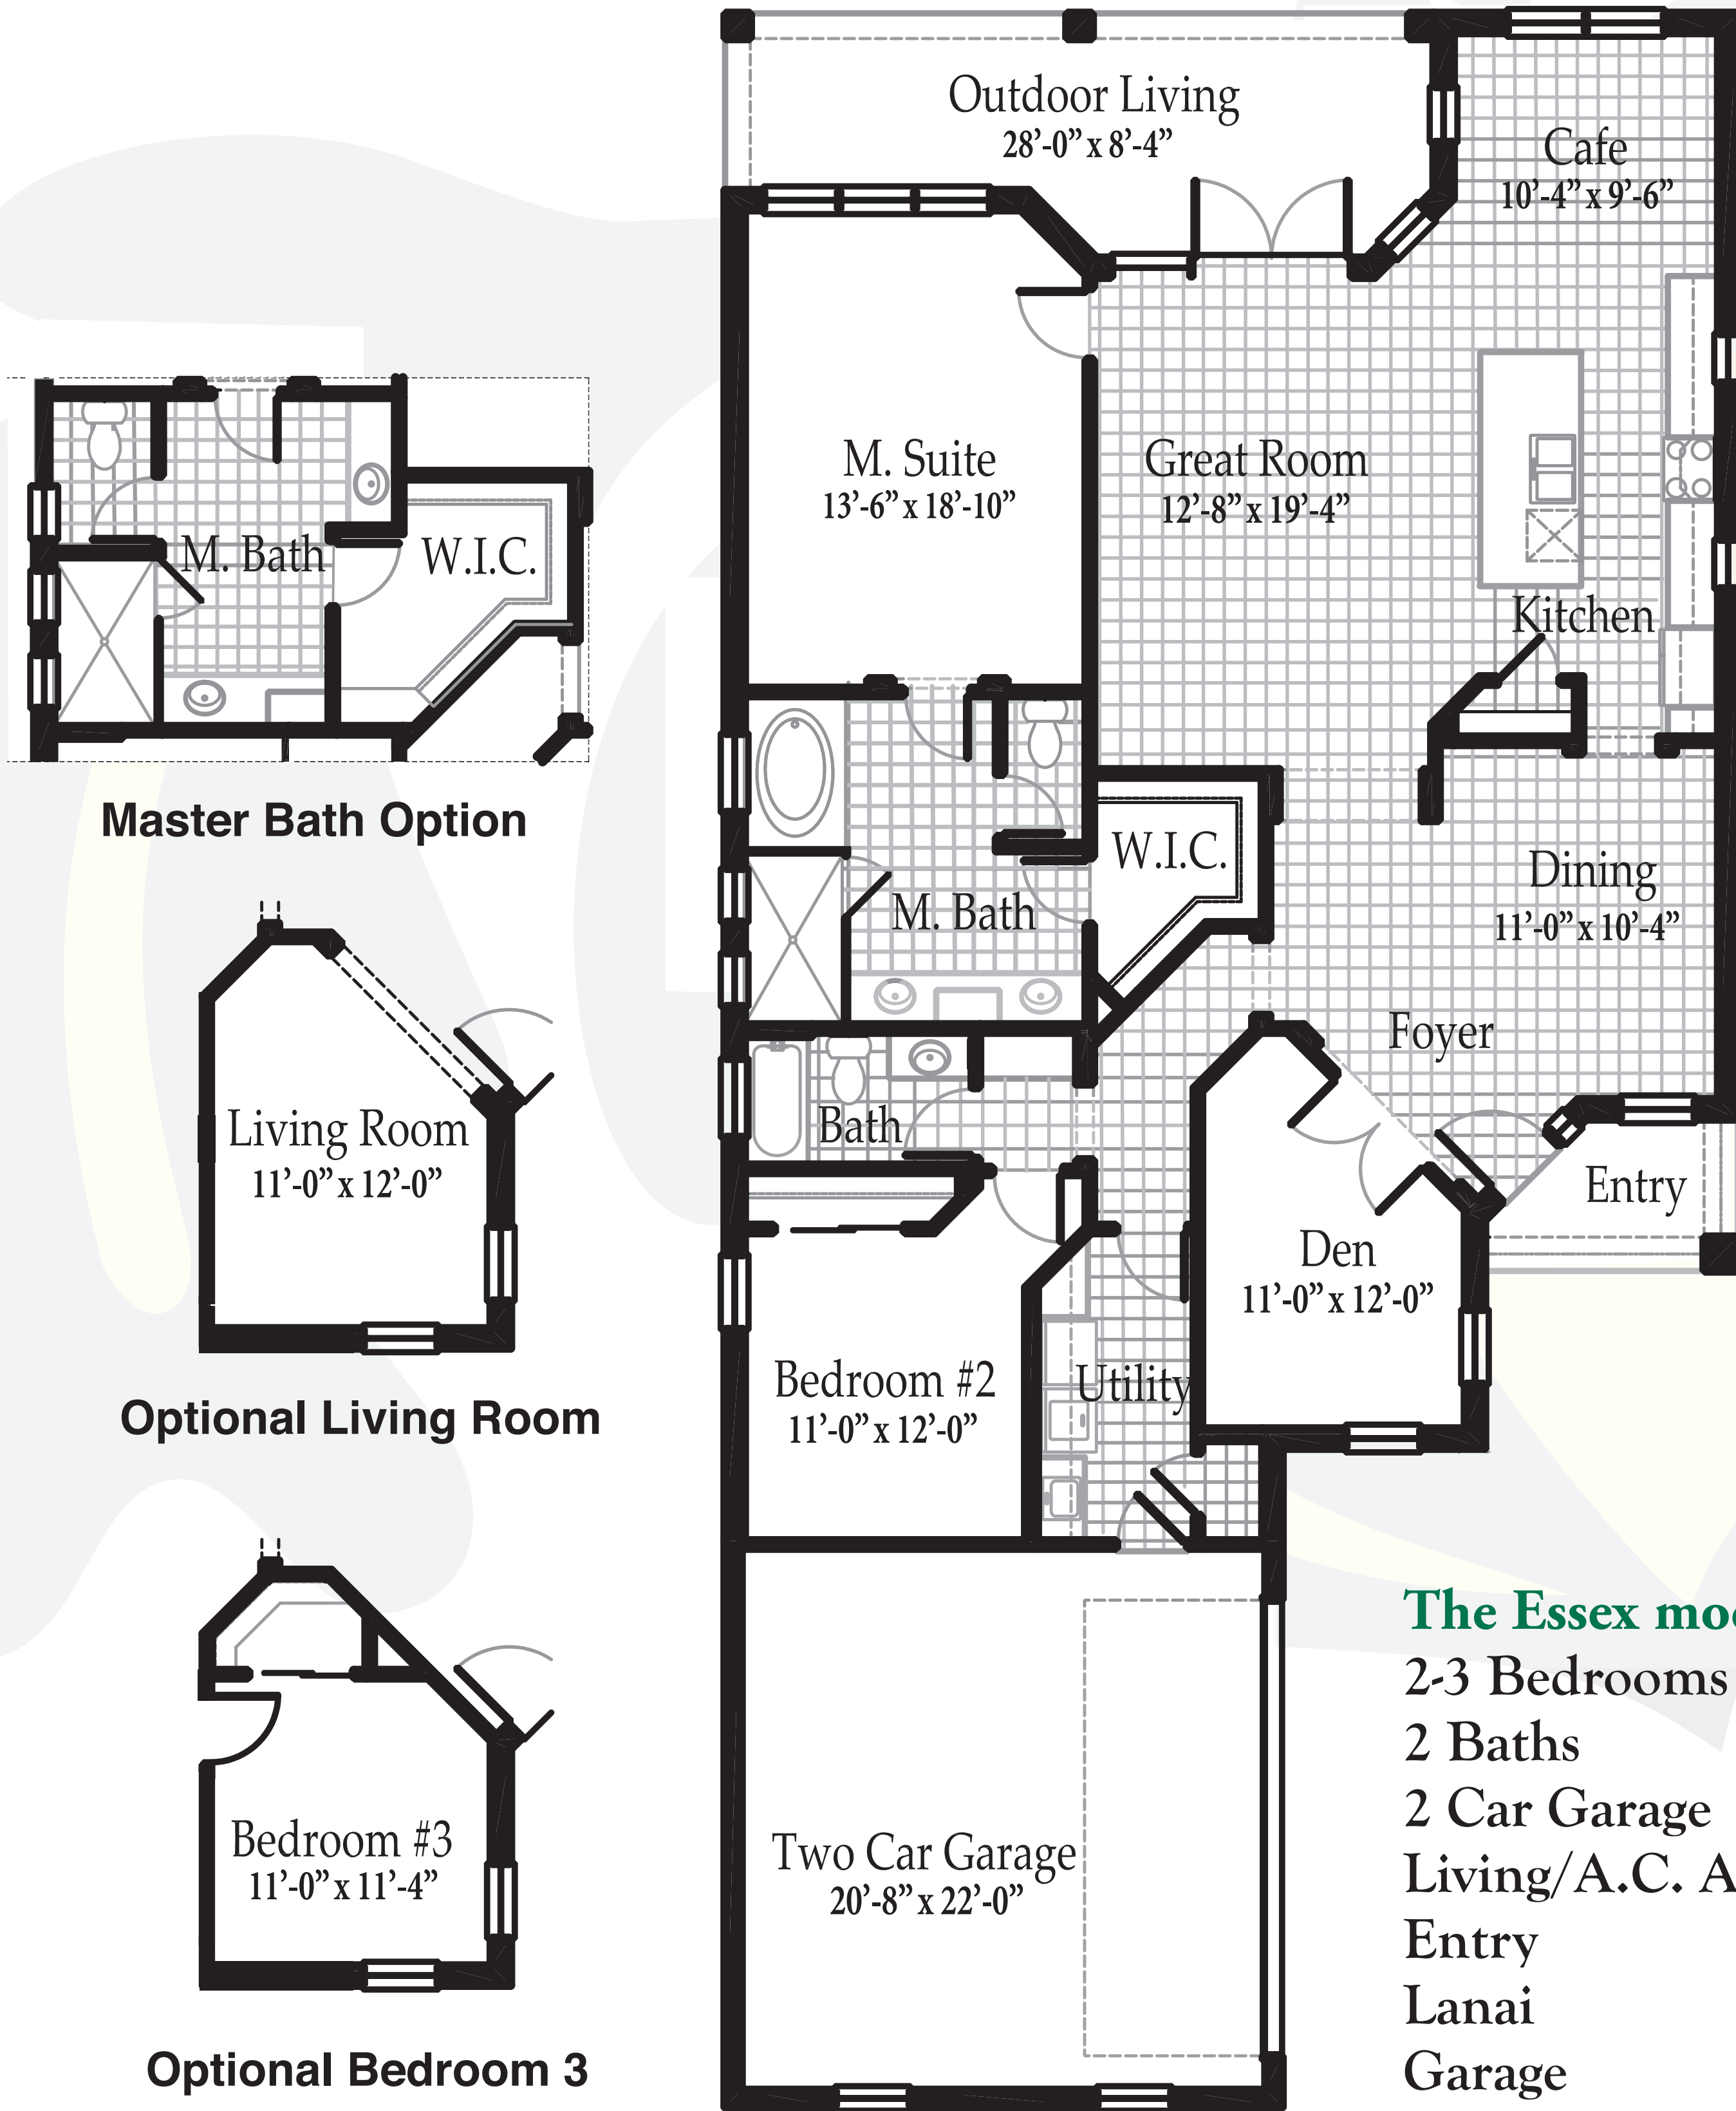

The Essex

Master Bath Option

Optional Living Room

Optional Bedroom 3

The Essex model has:

2-3 Bedrooms	
2 Baths	
2 Car Garage	
Living/A.C. Area	2000 sq. ft.
Entry	54 sq. ft.
Lanai	232 sq. ft.
Garage	500 sq. ft.
Total	2786 sq. ft.