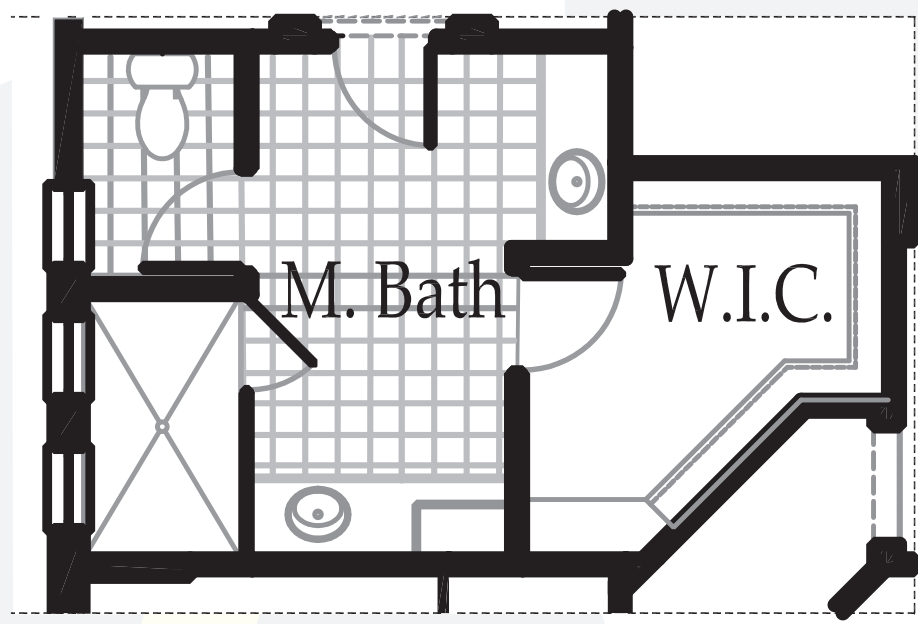

The Essex

Master Bath Option

Optional Living Room

Optional Bedroom 3

The Essex model has:

2-3 Bedrooms	
2 Baths	
2 Car Garage	
Living/A.C. Area	2000 sq. ft.
Entry	54 sq. ft.
Lanai	232 sq. ft.
Garage	500 sq. ft.
Total	2786 sq. ft.