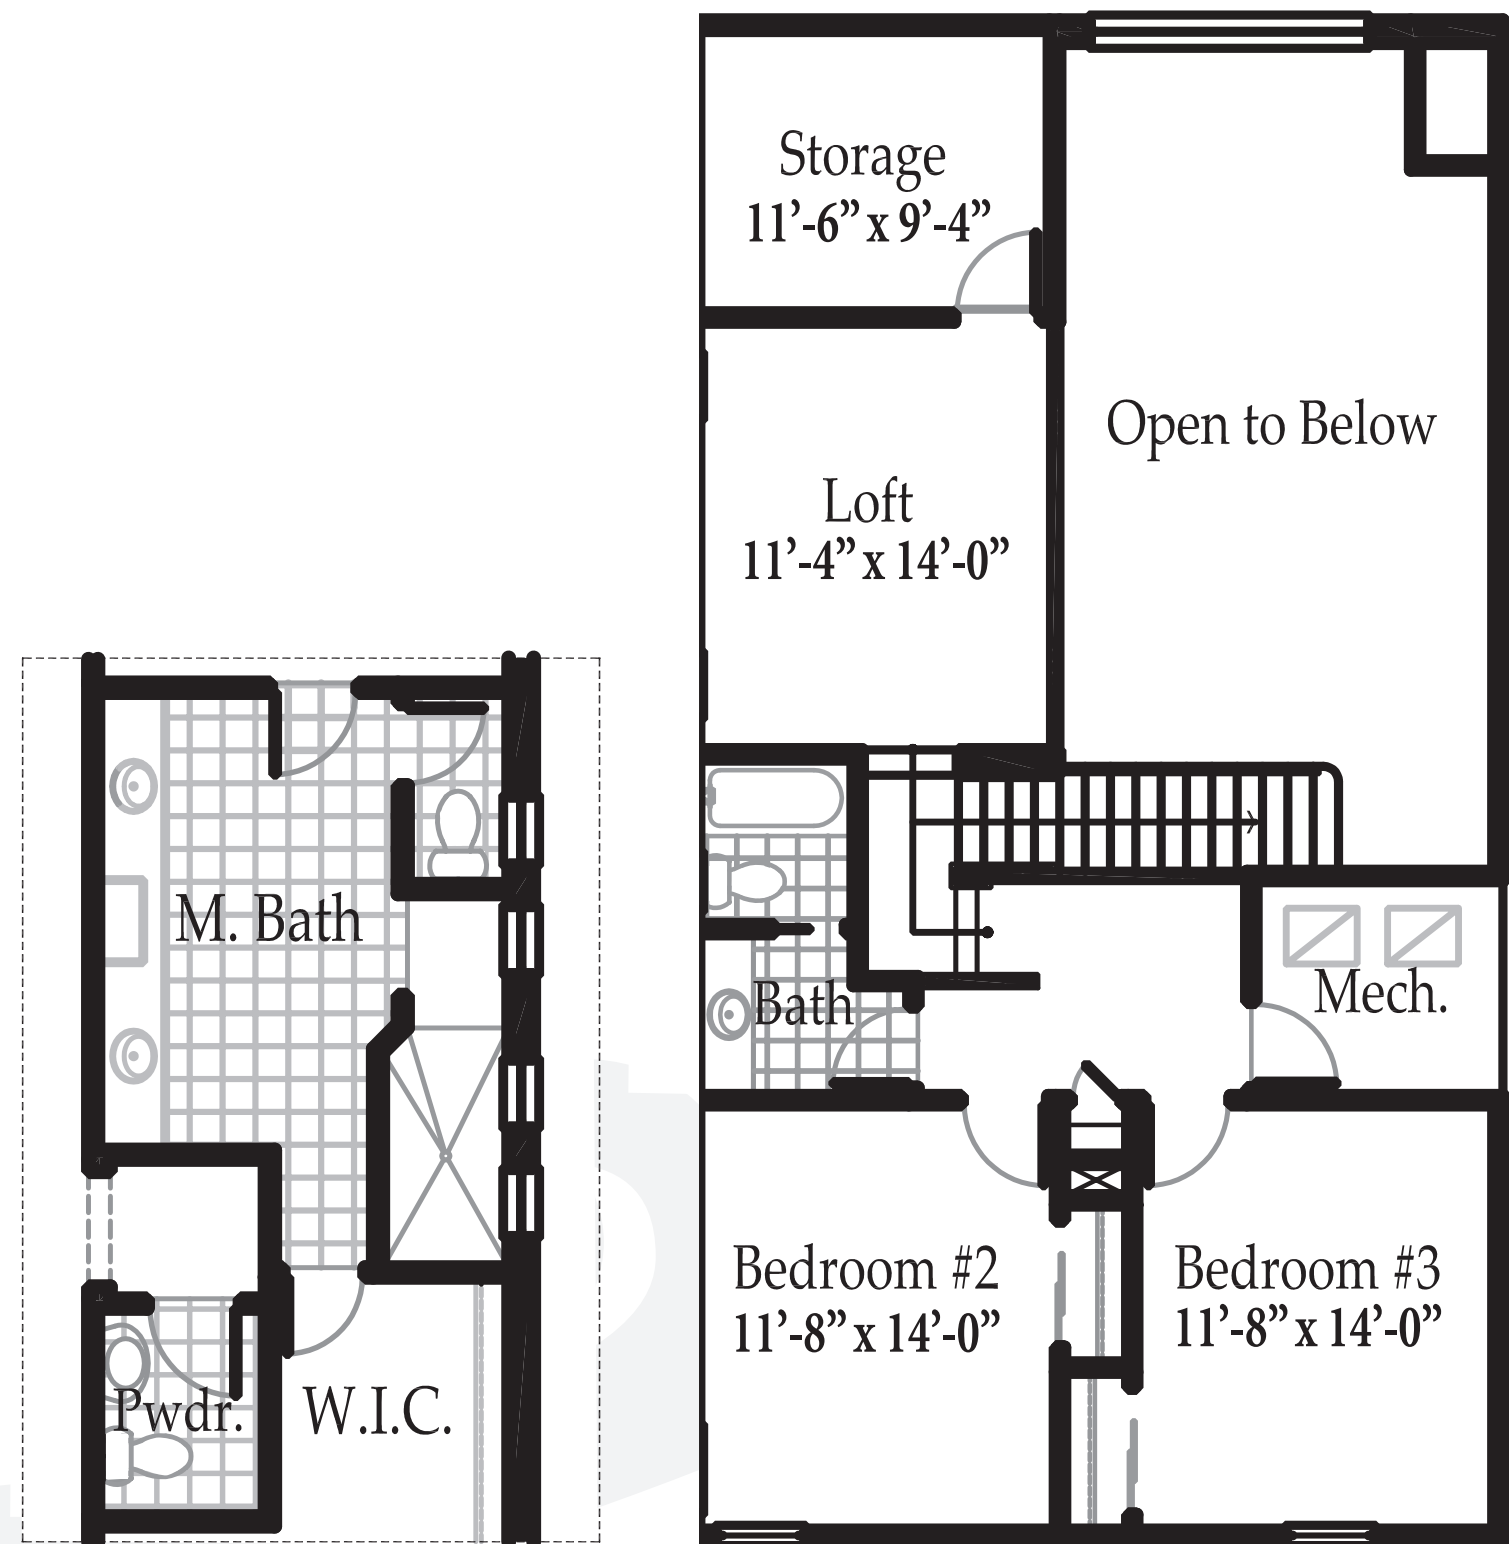

## Ground Level

## Upper Level

Master Bath Opt.

### The Wyndham model has:

3 Bedrooms	
2 1/2 Baths	
2 Car Garage	
1st Floor	2092 sq. ft.
2nd Floor	713 sq. ft.
Living/A.C. Area	<u>2805 sq. ft.</u>
Entry	126 sq. ft.
Lanai	256 sq. ft.
Garage	550 sq. ft.
Non A/C Storage	117 sq. ft.
Non A/C Mechanical	65 sq. ft.
<b>Total</b>	<b>3919 sq. ft.</b>