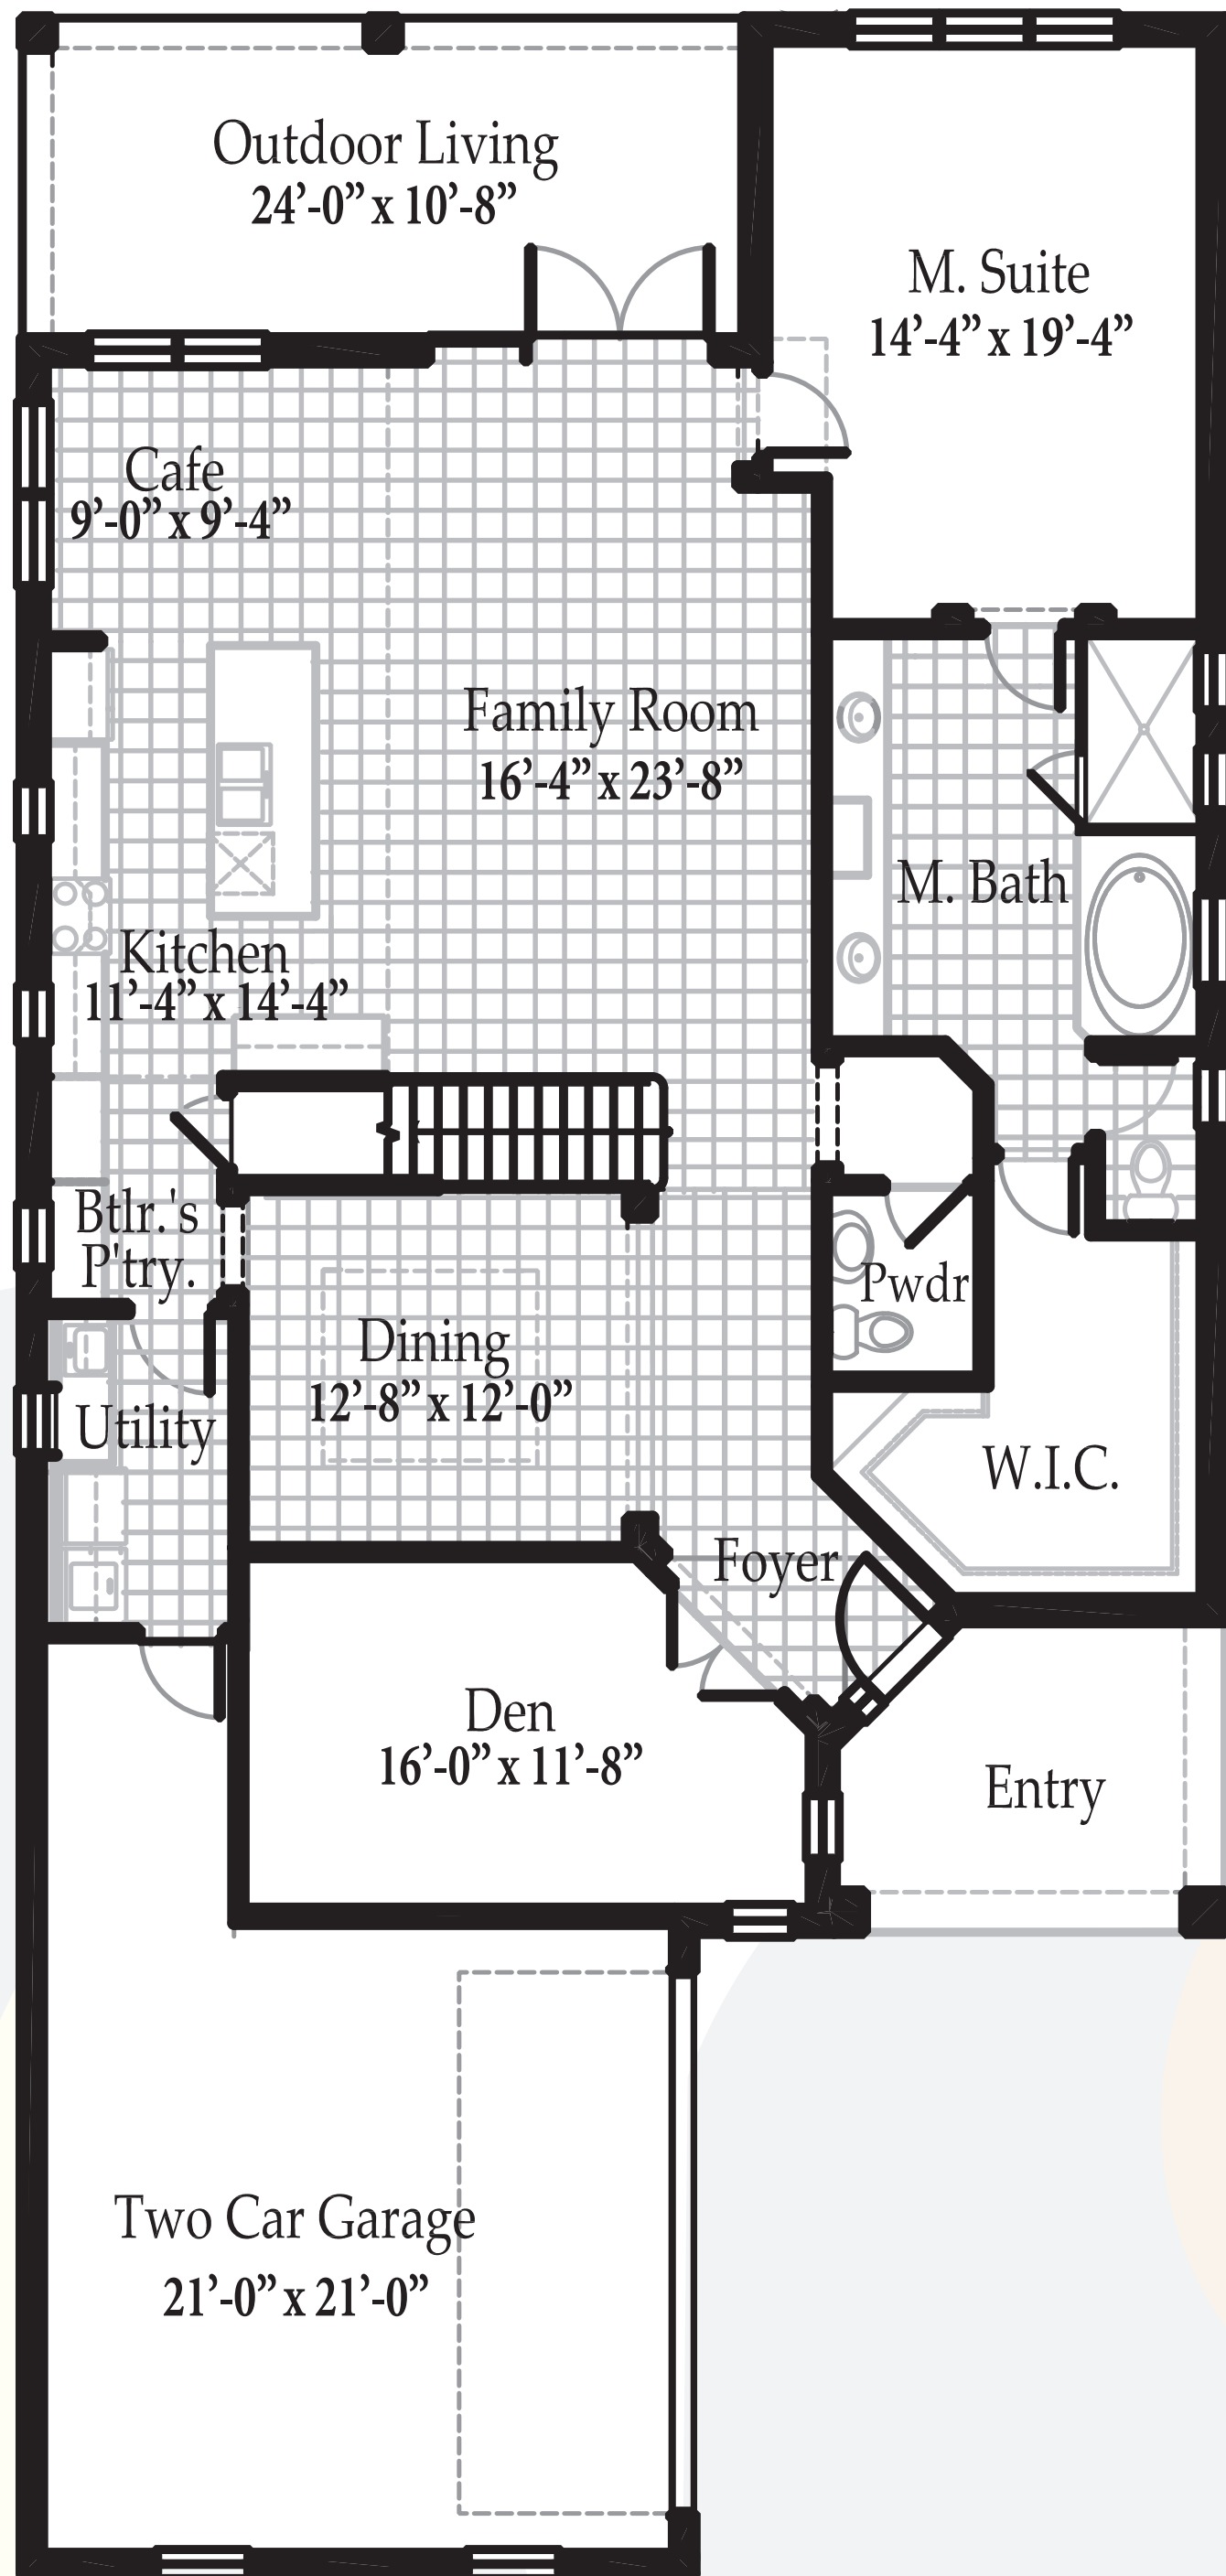

## Ground Level

## Upper Level

Master Bath Opt.

### The Wyndham model has:

3 Bedrooms	
2 1/2 Baths	
2 Car Garage	
1st Floor	2092 sq. ft.
2nd Floor	713 sq. ft.
Living/A.C. Area	<u>2805 sq. ft.</u>
Entry	126 sq. ft.
Lanai	256 sq. ft.
Garage	550 sq. ft.
Non A/C Storage	117 sq. ft.
Non A/C Mechanical	65 sq. ft.
<b>Total</b>	<b>3919 sq. ft.</b>